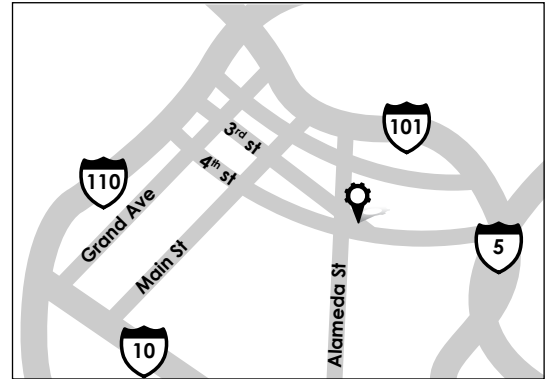

Greater L.A.

We are located in the Los Angeles Arts District, just east of Downtown, above Novel Cafe. There is 2-4 hour street parking available on Traction Ave. We suggest that you do not use Internet mapping services to get to our office, but follow these directions:

From LAX

- 105 East to the 110 North
- 110 North to the 101 South
- Exit Los Angeles St. and make a right as you exit
- Left on E. Temple (two blocks)
- Right on N. Alameda (two blocks)
- Left on E. 2nd St. (one block)
- Right on Rose St. (one block)
- Left on Traction Avenue

From Santa Monica

- 10 East to the 110 North
- 110 North to the 101 South
- Exit Los Angeles St. and make a right as you exit
- Left on E. Temple (two blocks)
- Right on N. Alameda (two blocks)
- Left on E. 2nd St. (one block)
- Right on Rose St. (one block)
- Left on Traction Avenue

From South Bay / 110 North

- 110 North to the 101 South
- Exit Los Angeles St. and make a right as you exit
- Left on E. Temple (two blocks)
- Right on N. Alameda (two blocks)
- Left on E. 2nd St. (one block)
- Right on Rose St. (one block)
- Left on Traction Avenue

From 101 South

- Exit Los Angeles St. and make a right as you exit
- Left on E. Temple (two blocks)
- Right on N. Alameda (two blocks)
- Left on E. 2nd St. (one block)
- Right on Rose St. (one block)
- Left on Traction Avenue

From 5 South / Burbank Airport / Valencia

- Just past the 60 Freeway, Exit 4th St. and make a right (four blocks)
- Right on Merrick and follow it to the left
- You are now on Traction Ave.

From 5 North / Orange County

- Just past the 60 Freeway, Exit 4th St. and make a left (four blocks)
- Right on Merrick and follow it to the left
- You are now on Traction Ave.