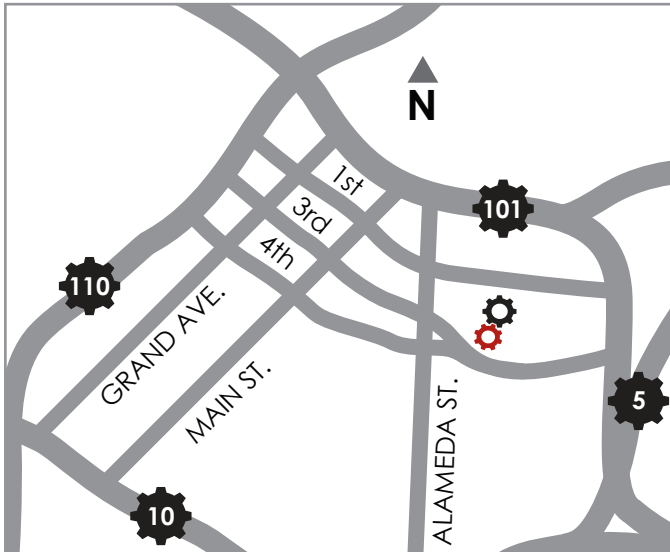

DRIVING DIRECTIONS

GREATER L.A.

STREET LEVEL

We are located in the world famous Los Angeles Arts District, just east of Downtown. We suggest that you do not use Internet mapping services to get to our office, but follow these directions:

From LAX

105 East to the 110 North
110 North to the 101 South
Exit Los Angeles St. and make a right as you exit
Left on E. Temple (two blocks)
Right on N. Alameda (one block)
Left on E. 1st St. (one block)
Right on Rose St. (one block)
Left on Traction Avenue

From Santa Monica

10 East to the 110 North
110 North to the 101 South
Exit Los Angeles St. and make a right as you exit
Left on E. Temple (two blocks)
Right on N. Alameda (one block)
Left on E. 1st St. (one block)
Right on Rose St. (one block)
Left on Traction Avenue

From the 5 North / Orange County

Just past the 60 Freeway,
Exit 4th St. and make a left
(four blocks)
Right on Merrick and follow it to the left
You are now on Traction Avenue

From the 5 South / Burbank Airport / Valencia