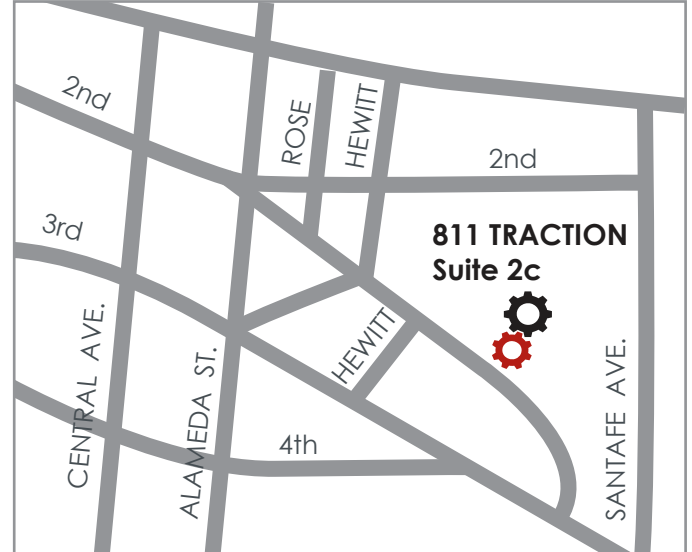

DRIVING DIRECTIONS

GREATER L.A.

STREET LEVEL

We are located in the world famous Los Angeles Arts District, just east of Downtown. We suggest that you do not use Internet mapping services to get to our office, but follow these directions:

From LAX

105 East to the 110 North
110 North to the 101 South
Exit Los Angeles St. and make a right as you exit
Left on E. Temple (two blocks)
Right on N. Alameda (one block)
Left on E. 1st St. (one block)
Right on Rose St. (one block)
Left on Traction Avenue

From Santa Monica

10 East to the 110 North
110 North to the 101 South
Exit Los Angeles St. and make a right as you exit
Left on E. Temple (two blocks)
Right on N. Alameda (one block)
Left on E. 1st St. (one block)
Right on Rose St. (one block)
Left on Traction Avenue

From the 5 North / Orange County

Just past the 60 Freeway,
Exit 4th St. and make a left
(four blocks)
Right on Merrick and follow it to the left
You are now on Traction Avenue

From the 5 South / Burbank Airport / Valencia